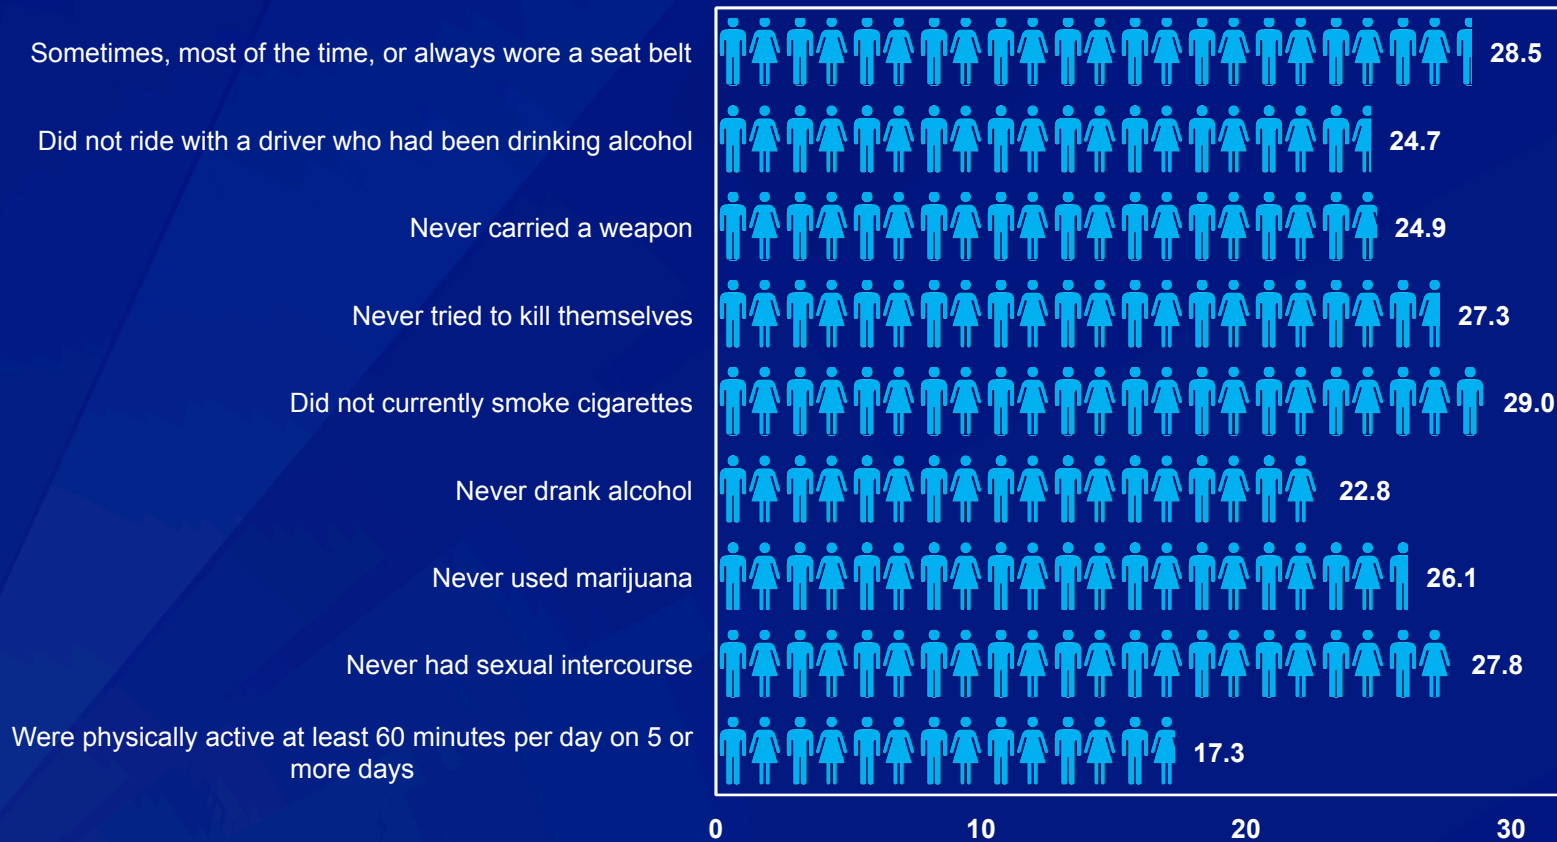

Los Angeles Middle School Survey

2015 Youth Risk Behavior Survey Results

Percentage of students who:

Note: This graph contains weighted results. See the corresponding summary tables for detailed explanation of data.

Los Angeles Middle School Survey

2015 Youth Risk Behavior Survey Results

Number of students in a class of 30 who:

Note: This graph contains weighted results. See the corresponding summary tables for detailed explanation of data.