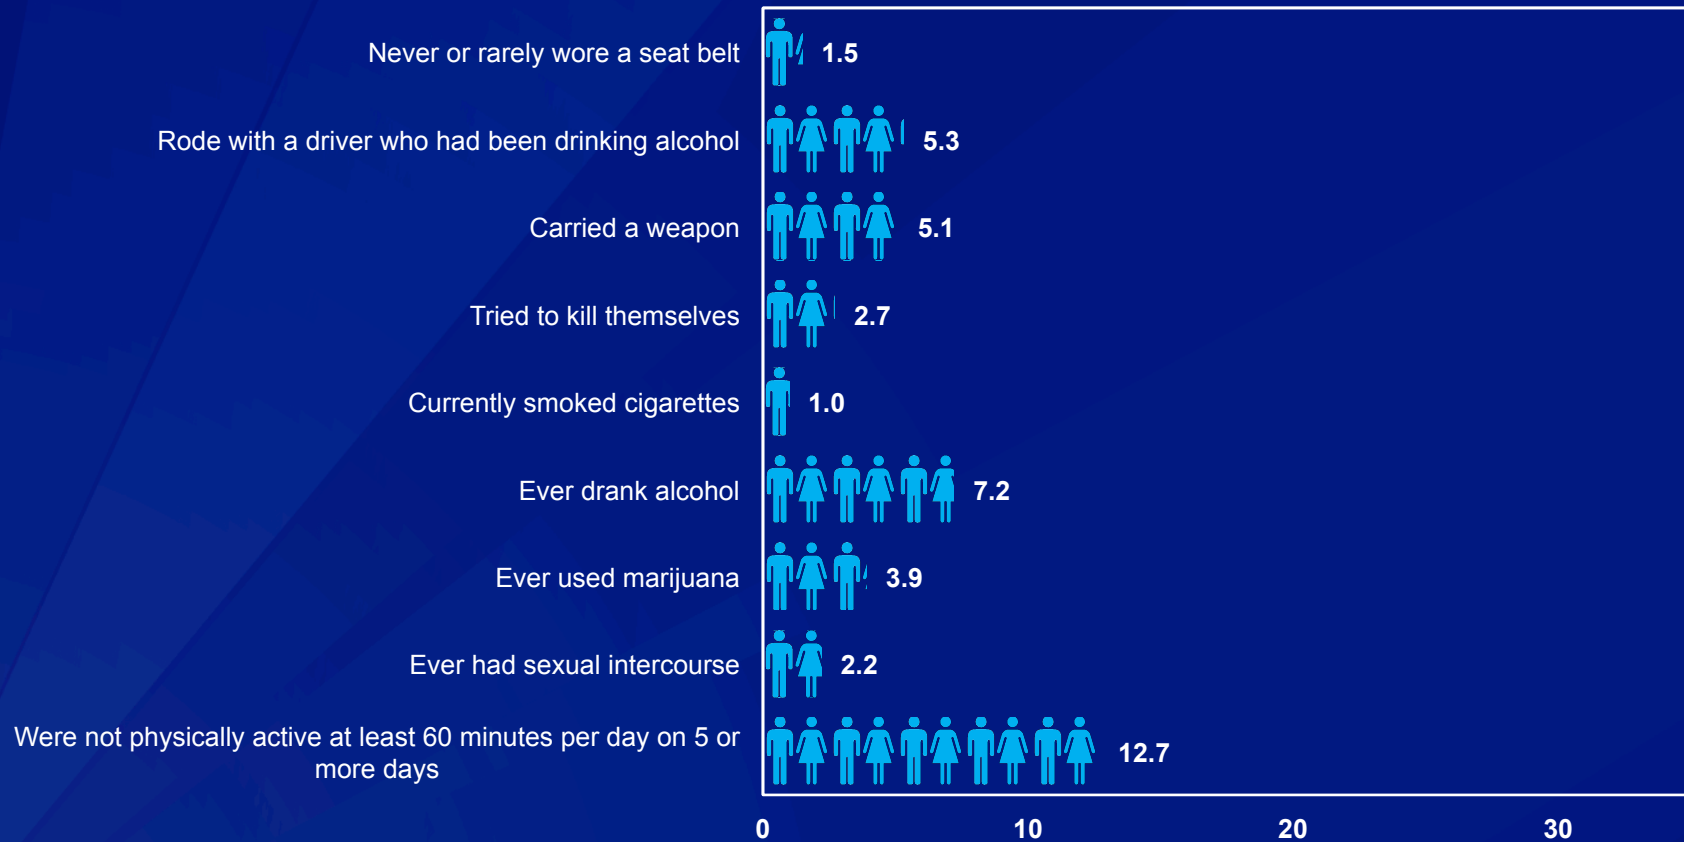

Los Angeles Middle School Survey

2015 Youth Risk Behavior Survey Results

Percentage of students who:

Note: This graph contains weighted results. See the corresponding summary tables for detailed explanation of data.

Los Angeles Middle School Survey

2015 Youth Risk Behavior Survey Results

Number of students in a class of 30 who:

Note: This graph contains weighted results. See the corresponding summary tables for detailed explanation of data.